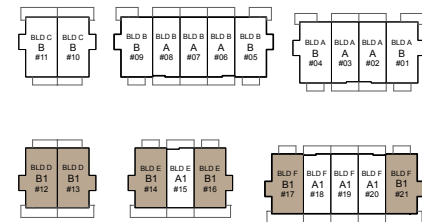

## 4 Bedroom

Interior 1904 sqft

Exterior 260-285 sqft

Total 2164-2189 sqft

## With Extra Bedroom Option

Interior 2110 sqft

Exterior 260-285 sqft

Total 2370-2395 sqft

E. & O. E. This is not an offering for sale. Any such offering may only be made with a Disclosure Statement. The developer reserves the right to modify or change plans, specifications, features, materials and prices without notice and at the developer's sole discretion. While we strive for accuracy, all measurements are approximate and are based on the architectural plans. Renderings are conceptual and are intended as a general reference only. Price ranges are estimated with best accuracy at time of publication, exclude taxes, are subject to availability at time of purchase, and are subject to change.