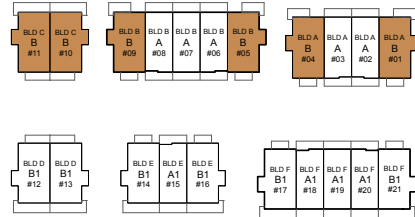

B

4 Bedroom

Interior 1892 sqft

Exterior 308-485 sqft

Total 2200-2377 sqft

With Family Room Option

Interior 2098 sqft

Exterior 308-485 sqft

Total 2406-2583 sqft

E. & O. E. This is not an offering for sale. Any such offering may only be made with a Disclosure Statement. The developer reserves the right to modify or change plans, specifications, features, materials and prices without notice and at the developer's sole discretion. While we strive for accuracy, all measurements are approximate and are based on the architectural plans. Renderings are conceptual and are intended as a general reference only. Price ranges are estimated with best accuracy at time of publication, exclude taxes, are subject to availability at time of purchase, and are subject to change.