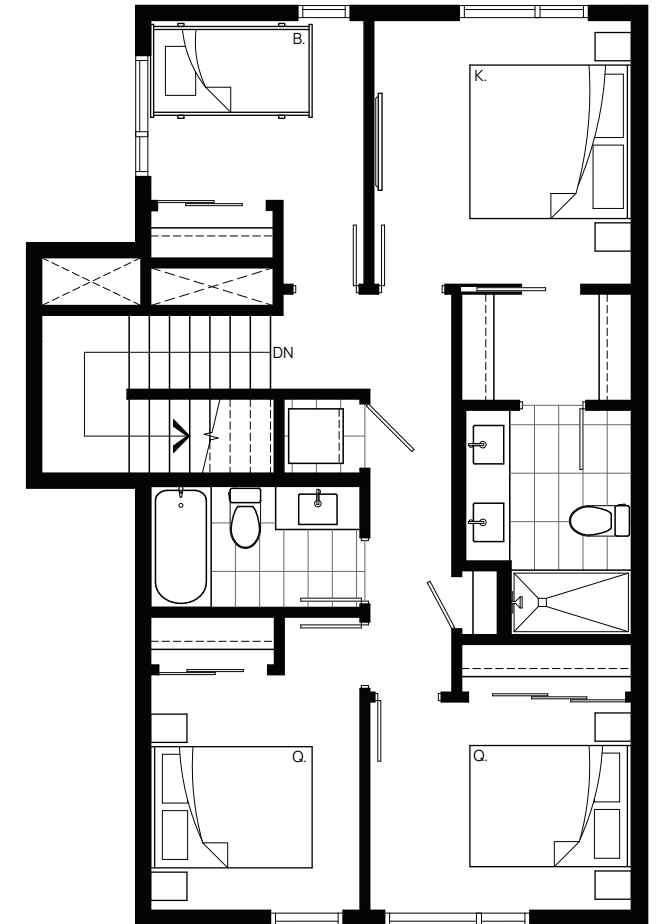

B

4 Bedroom

Interior 1892 sqft

Exterior 380-485 sqft

Total 2272-2377 sqft

RED MOUNTAIN HOMES

E. & O. E. This is not an offering for sale. Any such offering may only be made with a Disclosure Statement. The developer reserves the right to modify or change plans, specifications, features, materials and prices without notice and at the developer's sole discretion. While we strive for accuracy, all measurements are approximate and are based on the architectural plans. Renderings are conceptual and are intended as a general reference only. Price ranges are estimated with best accuracy at time of publication, exclude taxes, are subject to availability at time of purchase, and are subject to change.