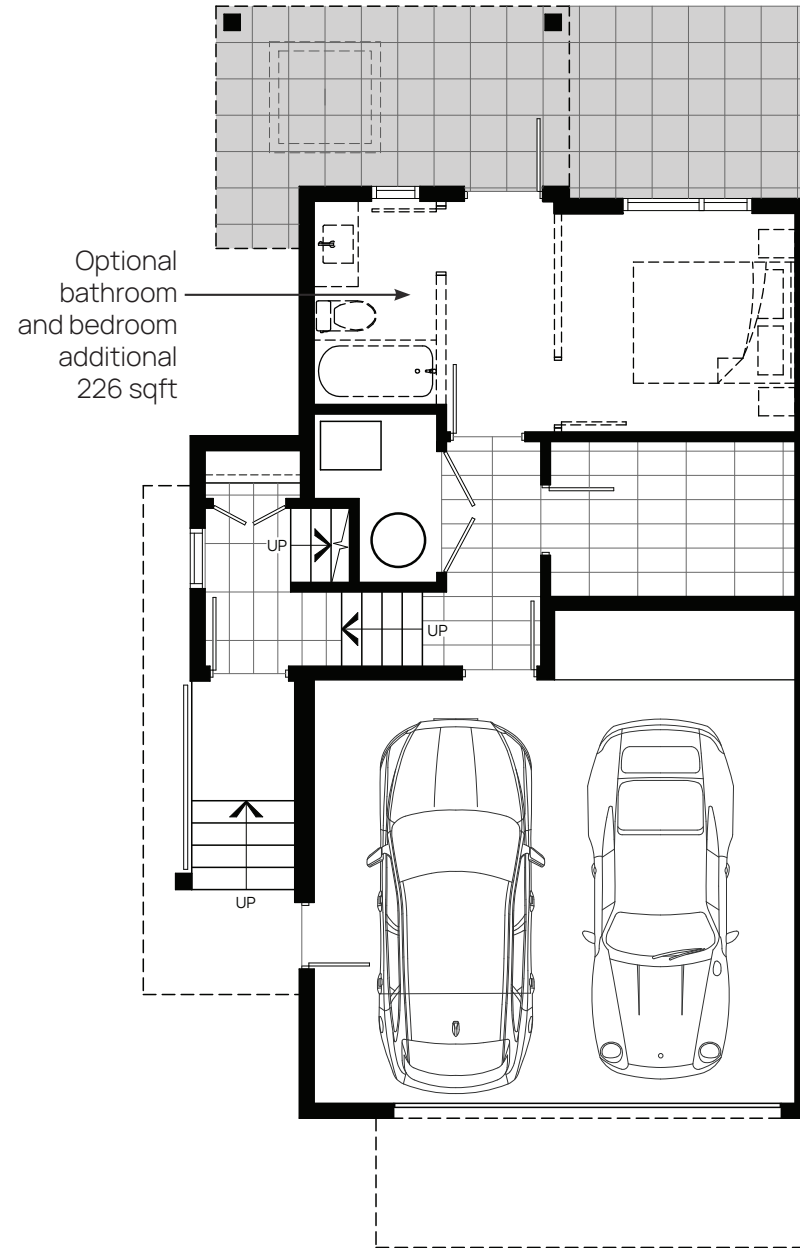

B

4 Bedroom

Interior 1892 sqft

Exterior 380-485 sqft

Total 2272-2377 sqft

RED MOUNTAIN HOMES

E. & O. E. This is not an offering for sale. Any such offering may only be made with a Disclosure Statement. The developer reserves the right to modify or change plans, specifications, features, materials and prices without notice and at the developer's sole discretion. While we strive for accuracy, all measurements are approximate and are based on the architectural plans. Renderings are conceptual and are intended as a general reference only. Price ranges are estimated with best accuracy at time of publication, exclude taxes, are subject to availability at time of purchase, and are subject to change.