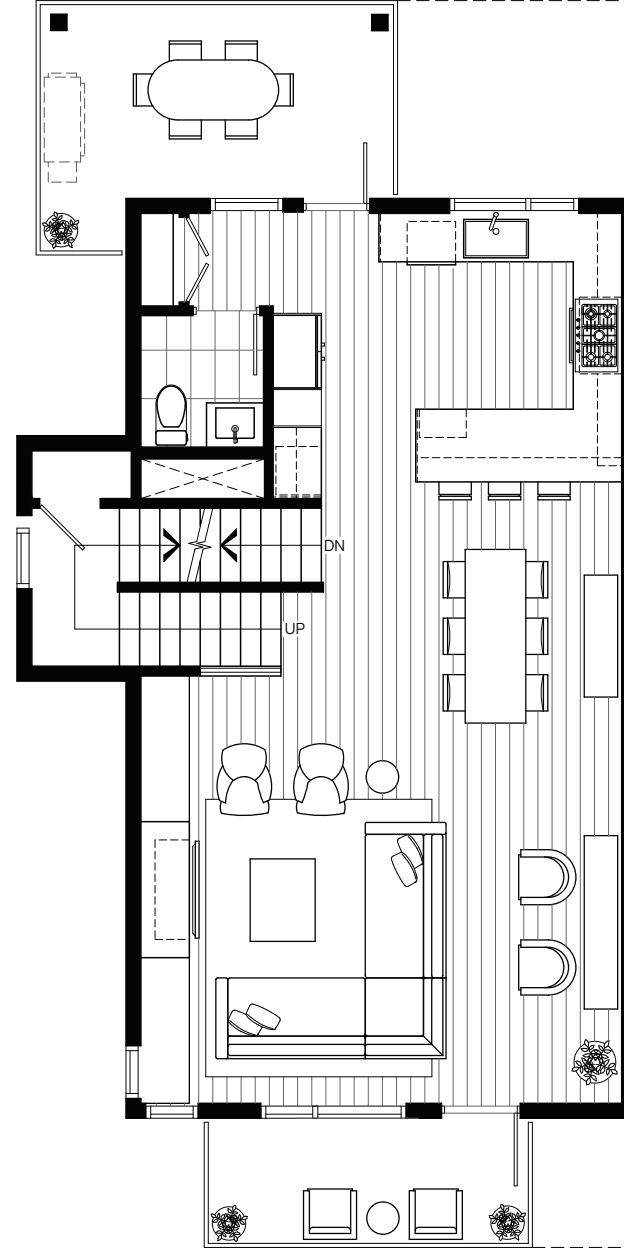

B

4 Bedroom

Interior 1892 sqft

Exterior 380-485 sqft

Total 2272-2377 sqft

RED MOUNTAIN HOMES

E. & O. E. This is not an offering for sale. Any such offering may only be made with a Disclosure Statement. The developer reserves the right to modify or change plans, specifications, features, materials and prices without notice and at the developer's sole discretion. While we strive for accuracy, all measurements are approximate and are based on the architectural plans. Renderings are conceptual and are intended as a general reference only. Price ranges are estimated with best accuracy at time of publication, exclude taxes, are subject to availability at time of purchase, and are subject to change.