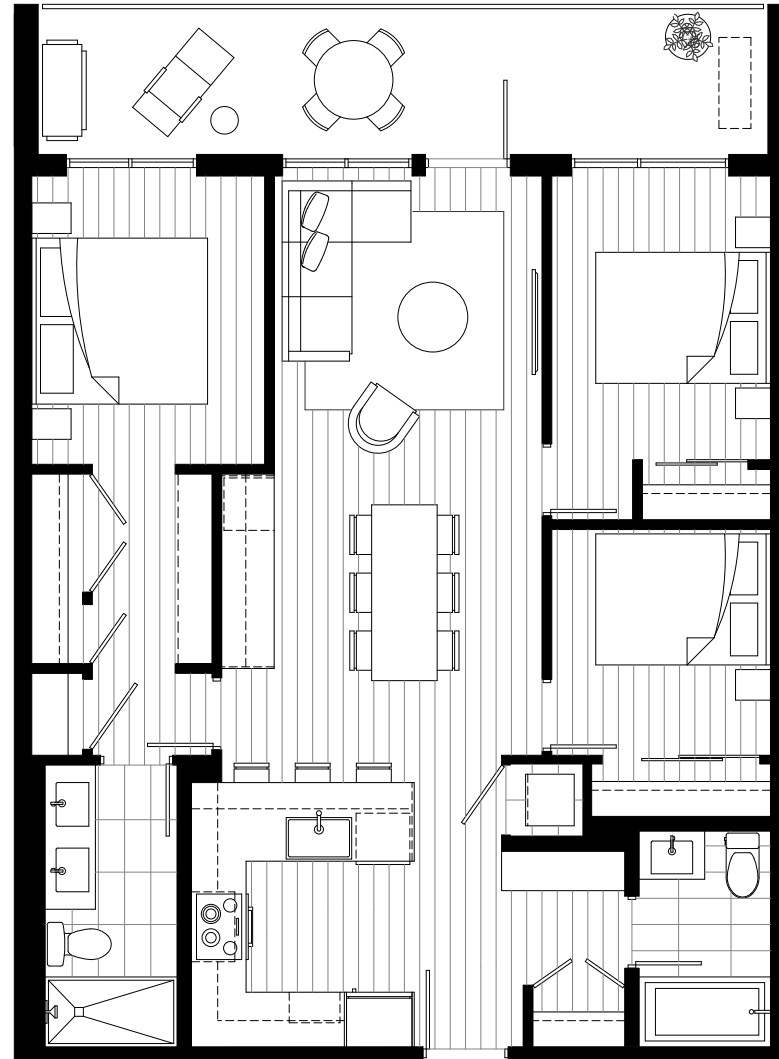

C3

3 Bed, 2 Bath

Interior 995 sqft

Exterior 155 sqft

Total 1150 sqft

E. & O. E. This is not an offering for sale. Any such offering may only be made with a Disclosure Statement. The developer reserves the right to modify or change plans, specifications, features, materials and prices without notice and at the developer's sole discretion. While we strive for accuracy, all measurements are approximate and are based on the architectural plans. Renderings are conceptual and are intended as a general reference only. Price ranges are estimated with best accuracy at time of publication, exclude taxes, are subject to availability at time of purchase, and are subject to change.