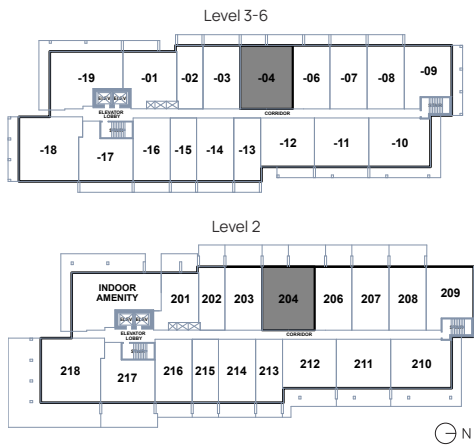

C3

3 Bed, 2 Bath

Interior 995 sqft

Exterior 155 sqft

Total 1150 sqft

E. & O. E. This is not an offering for sale. Any such offering may only be made with a Disclosure Statement. The developer reserves the right to modify or change plans, specifications, features, materials and prices without notice and at the developer's sole discretion. While we strive for accuracy, all measurements are approximate and are based on the architectural plans. Renderings are conceptual and are intended as a general reference only. Price ranges are estimated with best accuracy at time of publication, exclude taxes, are subject to availability at time of purchase, and are subject to change.