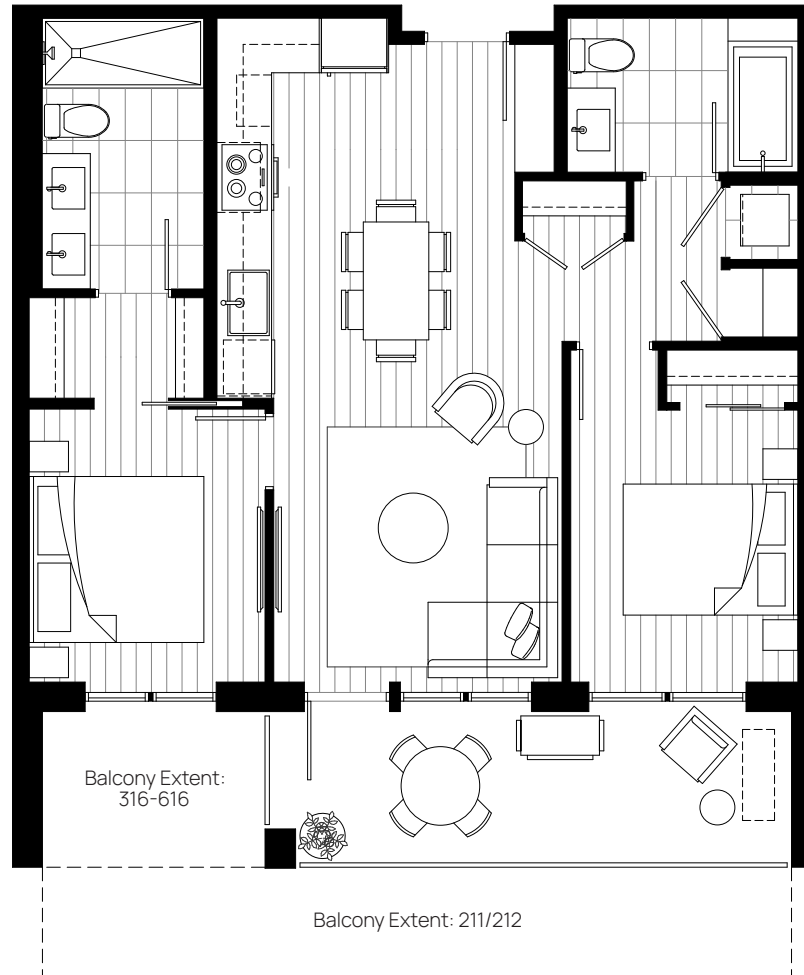

B4

2 Bed, 2 Bath

Interior 805 sqft

Exterior 118-315 sqft

Total 923-1120 sqft

E. & O. E. This is not an offering for sale. Any such offering may only be made with a Disclosure Statement. The developer reserves the right to modify or change plans, specifications, features, materials and prices without notice and at the developer's sole discretion. While we strive for accuracy, all measurements are approximate and are based on the architectural plans. Renderings are conceptual and are intended as a general reference only. Price ranges are estimated with best accuracy at time of publication, exclude taxes, are subject to availability at time of purchase, and are subject to change.