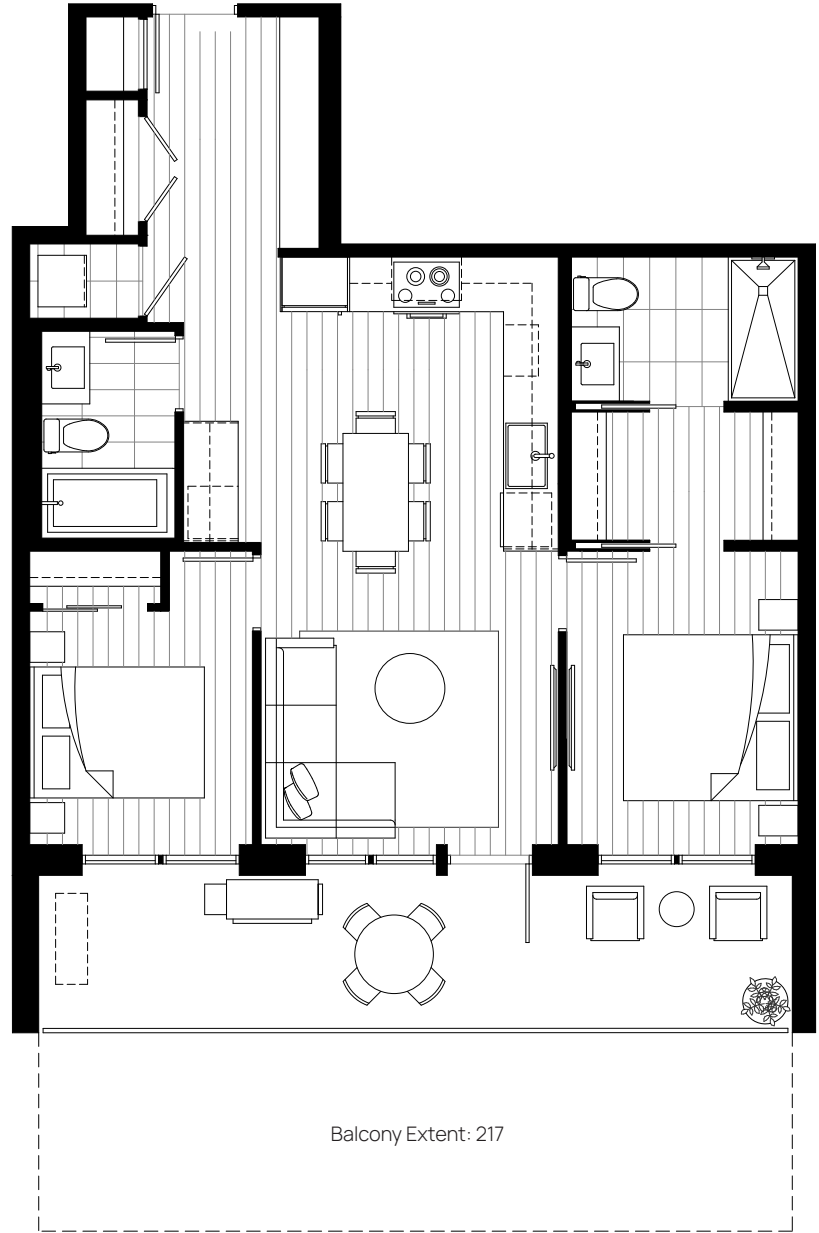

B2

2 Bed, 2 Bath

Interior 800 sqft

Exterior 172-400 sqft

Total 972-1200 sqft

E. & O. E. This is not an offering for sale. Any such offering may only be made with a Disclosure Statement. The developer reserves the right to modify or change plans, specifications, features, materials and prices without notice and at the developer's sole discretion. While we strive for accuracy, all measurements are approximate and are based on the architectural plans. Renderings are conceptual and are intended as a general reference only. Price ranges are estimated with best accuracy at time of publication, exclude taxes, are subject to availability at time of purchase, and are subject to change.