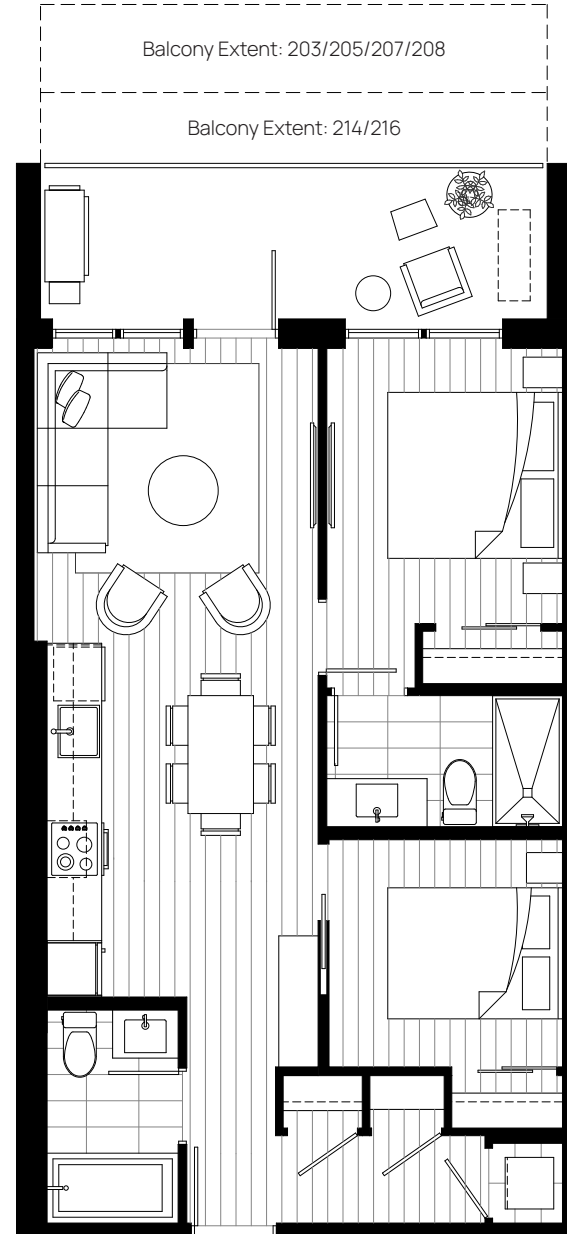

B1

2 Bed, 2 Bath

Interior 718 sqft

Exterior 113-239 sqft

Total 831-957 sqft

E. & O. E. This is not an offering for sale. Any such offering may only be made with a Disclosure Statement. The developer reserves the right to modify or change plans, specifications, features, materials and prices without notice and at the developer's sole discretion. While we strive for accuracy, all measurements are approximate and are based on the architectural plans. Renderings are conceptual and are intended as a general reference only. Price ranges are estimated with best accuracy at time of publication, exclude taxes, are subject to availability at time of purchase, and are subject to change.