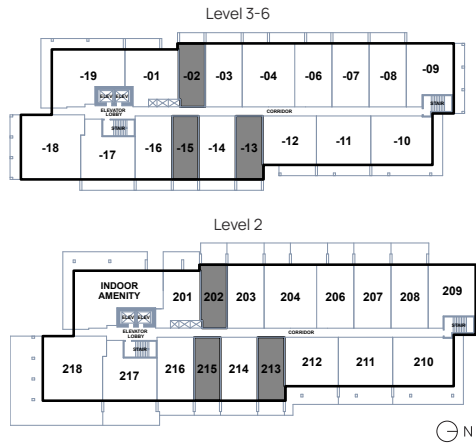

A1

1 Bed, 1 Bath

Interior 508 sqft

Exterior 79-167 sqft

Total 587-675 sqft

E. & O. E. This is not an offering for sale. Any such offering may only be made with a Disclosure Statement. The developer reserves the right to modify or change plans, specifications, features, materials and prices without notice and at the developer's sole discretion. While we strive for accuracy, all measurements are approximate and are based on the architectural plans. Renderings are conceptual and are intended as a general reference only. Price ranges are estimated with best accuracy at time of publication, exclude taxes, are subject to availability at time of purchase, and are subject to change.