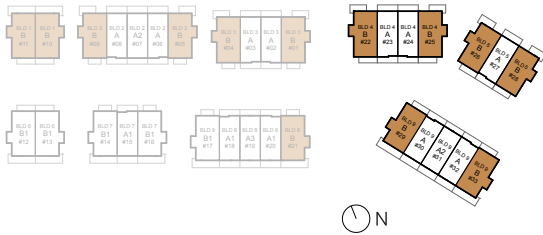

B

4 Bedroom

Interior 1892 sqft

Exterior 380-485 sqft

Total 2272-2377 sqft

E. & O. E. This is not an offering for sale. Any such offering may only be made with a Disclosure Statement. The developer reserves the right to modify or change plans, specifications, features, materials and prices without notice and at the developer's sole discretion. While we strive for accuracy, all measurements are approximate and are based on the architectural plans. Renderings are conceptual and are intended as a general reference only. Price ranges are estimated with best accuracy at time of publication, exclude taxes, are subject to availability at time of purchase, and are subject to change.