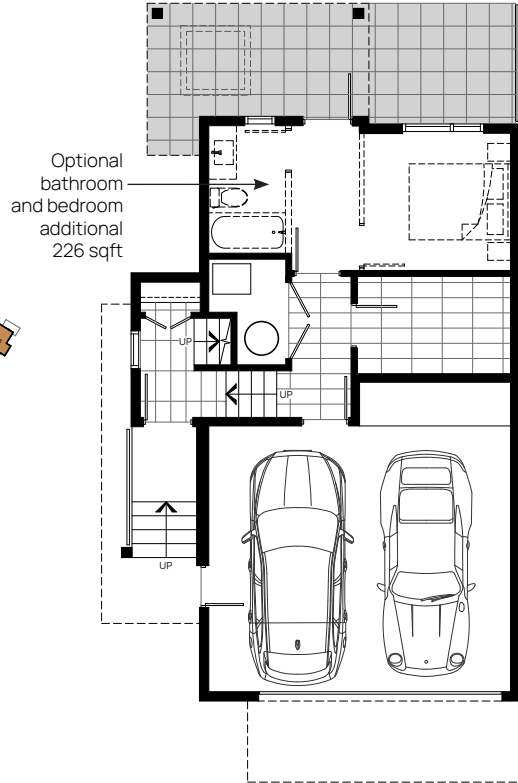

B

4 Bedroom

Interior 1892 sqft

Exterior 380-485 sqft

Total 2272-2377 sqft

E. & O. E. This is not an offering for sale. Any such offering may only be made with a Disclosure Statement. The developer reserves the right to modify or change plans, specifications, features, materials and prices without notice and at the developer's sole discretion. While we strive for accuracy, all measurements are approximate and are based on the architectural plans. Renderings are conceptual and are intended as a general reference only. Price ranges are estimated with best accuracy at time of publication, exclude taxes, are subject to availability at time of purchase, and are subject to change.