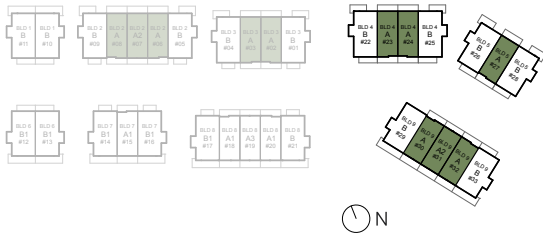

A

3 Bedroom

Interior 1419-1433 sqft

Exterior 378 sqft

Total 1797-1811 sqft

← A2 plan
 additional
 14 sqft

E. & O. E. This is not an offering for sale. Any such offering may only be made with a Disclosure Statement. The developer reserves the right to modify or change plans, specifications, features, materials and prices without notice and at the developer's sole discretion. While we strive for accuracy, all measurements are approximate and are based on the architectural plans. Renderings are conceptual and are intended as a general reference only. Price ranges are estimated with best accuracy at time of publication, exclude taxes, are subject to availability at time of purchase, and are subject to change.