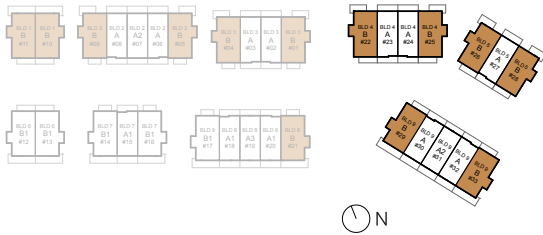

B

4 Bedroom

Interior 1892 sqft

Exterior 380-485 sqft

Total 2272-2377 sqft

E. & O. E. This is not an offering for sale. Any such offering may only be made with a Disclosure Statement. The developer reserves the right to modify or change plans, specifications, features, materials and prices without notice and at the developer's sole discretion. While we strive for accuracy, all measurements are approximate and are based on the architectural plans. Renderings are conceptual and are intended as a general reference only. Price ranges are estimated with best accuracy at time of publication, exclude taxes, are subject to availability at time of purchase, and are subject to change.

B1

4 Bedroom

Interior 1904 sqft

Exterior 260-285 sqft

Total 2164-2189 sqft

With Extra Bedroom Option

Interior 2110 sqft

Exterior 260-285 sqft