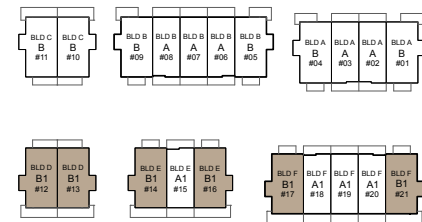

B1

4 Bedroom

Interior 1904 sqft

Exterior 260-285 sqft

Total 2164-2189 sqft

With Extra Bedroom Option

Interior 2110 sqft

Exterior 260-285 sqft

Total 2370-2395 sqft

E. & O. E. This is not an offering for sale. Any such offering may only be made with a Disclosure Statement. The developer reserves the right to modify or change plans, specifications, features, materials and prices without notice and at the developer's sole discretion. While we strive for accuracy, all measurements are approximate and are based on the architectural plans. Renderings are conceptual and are intended as a general reference only. Price ranges are estimated with best accuracy at time of publication, exclude taxes, are subject to availability at time of purchase, and are subject to change.