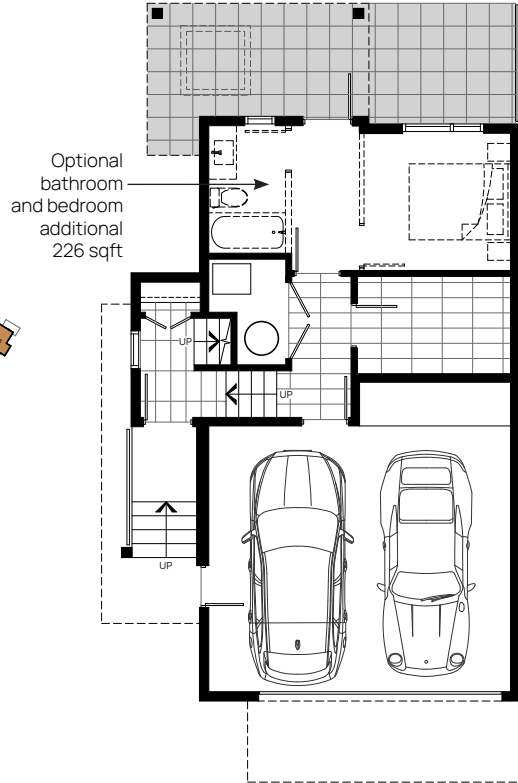

B

4 Bedroom

Interior 1892 sqft

Exterior 380-485 sqft

Total 2272-2377 sqft

E. & O. E. This is not an offering for sale. Any such offering may only be made with a Disclosure Statement. The developer reserves the right to modify or change plans, specifications, features, materials and prices without notice and at the developer's sole discretion. While we strive for accuracy, all measurements are approximate and are based on the architectural plans. Renderings are conceptual and are intended as a general reference only. Price ranges are estimated with best accuracy at time of publication, exclude taxes, are subject to availability at time of purchase, and are subject to change.

B1

4 Bedroom

Interior 1904 sqft

Exterior 260-285 sqft

Total 2164-2189 sqft

With Extra Bedroom Option

Interior 2110 sqft

Exterior 260-285 sqft