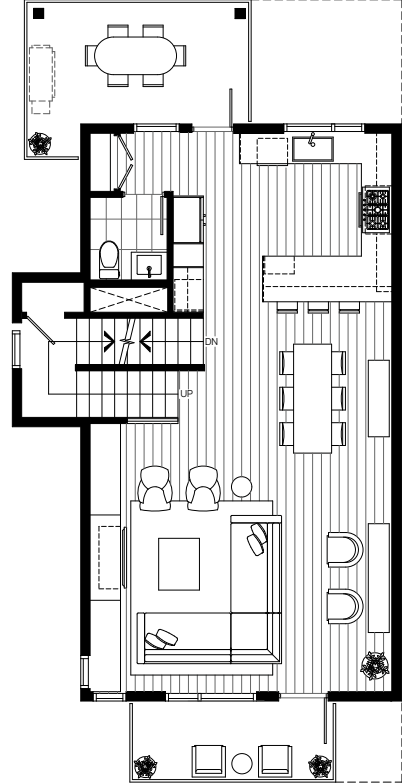

B

4 Bedroom

Interior 1892 sqft

Exterior 380-485 sqft

Total 2272-2377 sqft

E. & O. E. This is not an offering for sale. Any such offering may only be made with a Disclosure Statement. The developer reserves the right to modify or change plans, specifications, features, materials and prices without notice and at the developer's sole discretion. While we strive for accuracy, all measurements are approximate and are based on the architectural plans. Renderings are conceptual and are intended as a general reference only. Price ranges are estimated with best accuracy at time of publication, exclude taxes, are subject to availability at time of purchase, and are subject to change.

B1

4 Bedroom

Interior 1904 sqft

Exterior 260-285 sqft

Total 2164-2189 sqft

With Extra Bedroom Option

Interior 2110 sqft

Exterior 260-285 sqft