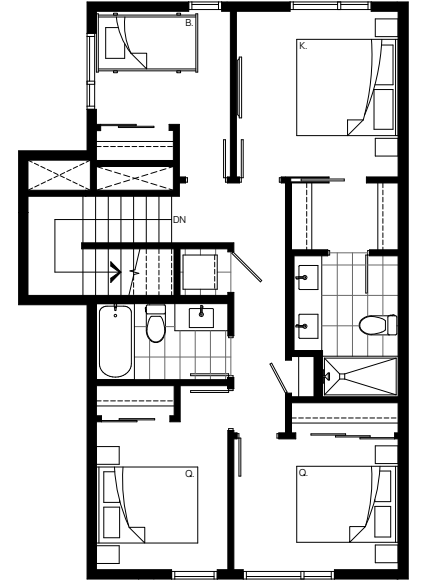

B

4 Bedroom

Interior 1892 sqft

Exterior 380-485 sqft

Total 2272-2377 sqft

E. & O. E. This is not an offering for sale. Any such offering may only be made with a Disclosure Statement. The developer reserves the right to modify or change plans, specifications, features, materials and prices without notice and at the developer's sole discretion. While we strive for accuracy, all measurements are approximate and are based on the architectural plans. Renderings are conceptual and are intended as a general reference only. Price ranges are estimated with best accuracy at time of publication, exclude taxes, are subject to availability at time of purchase, and are subject to change.

B1

4 Bedroom

Interior 1904 sqft

Exterior 260-285 sqft

Total 2164-2189 sqft

With Extra Bedroom Option

Interior 2110 sqft

Exterior 260-285 sqft